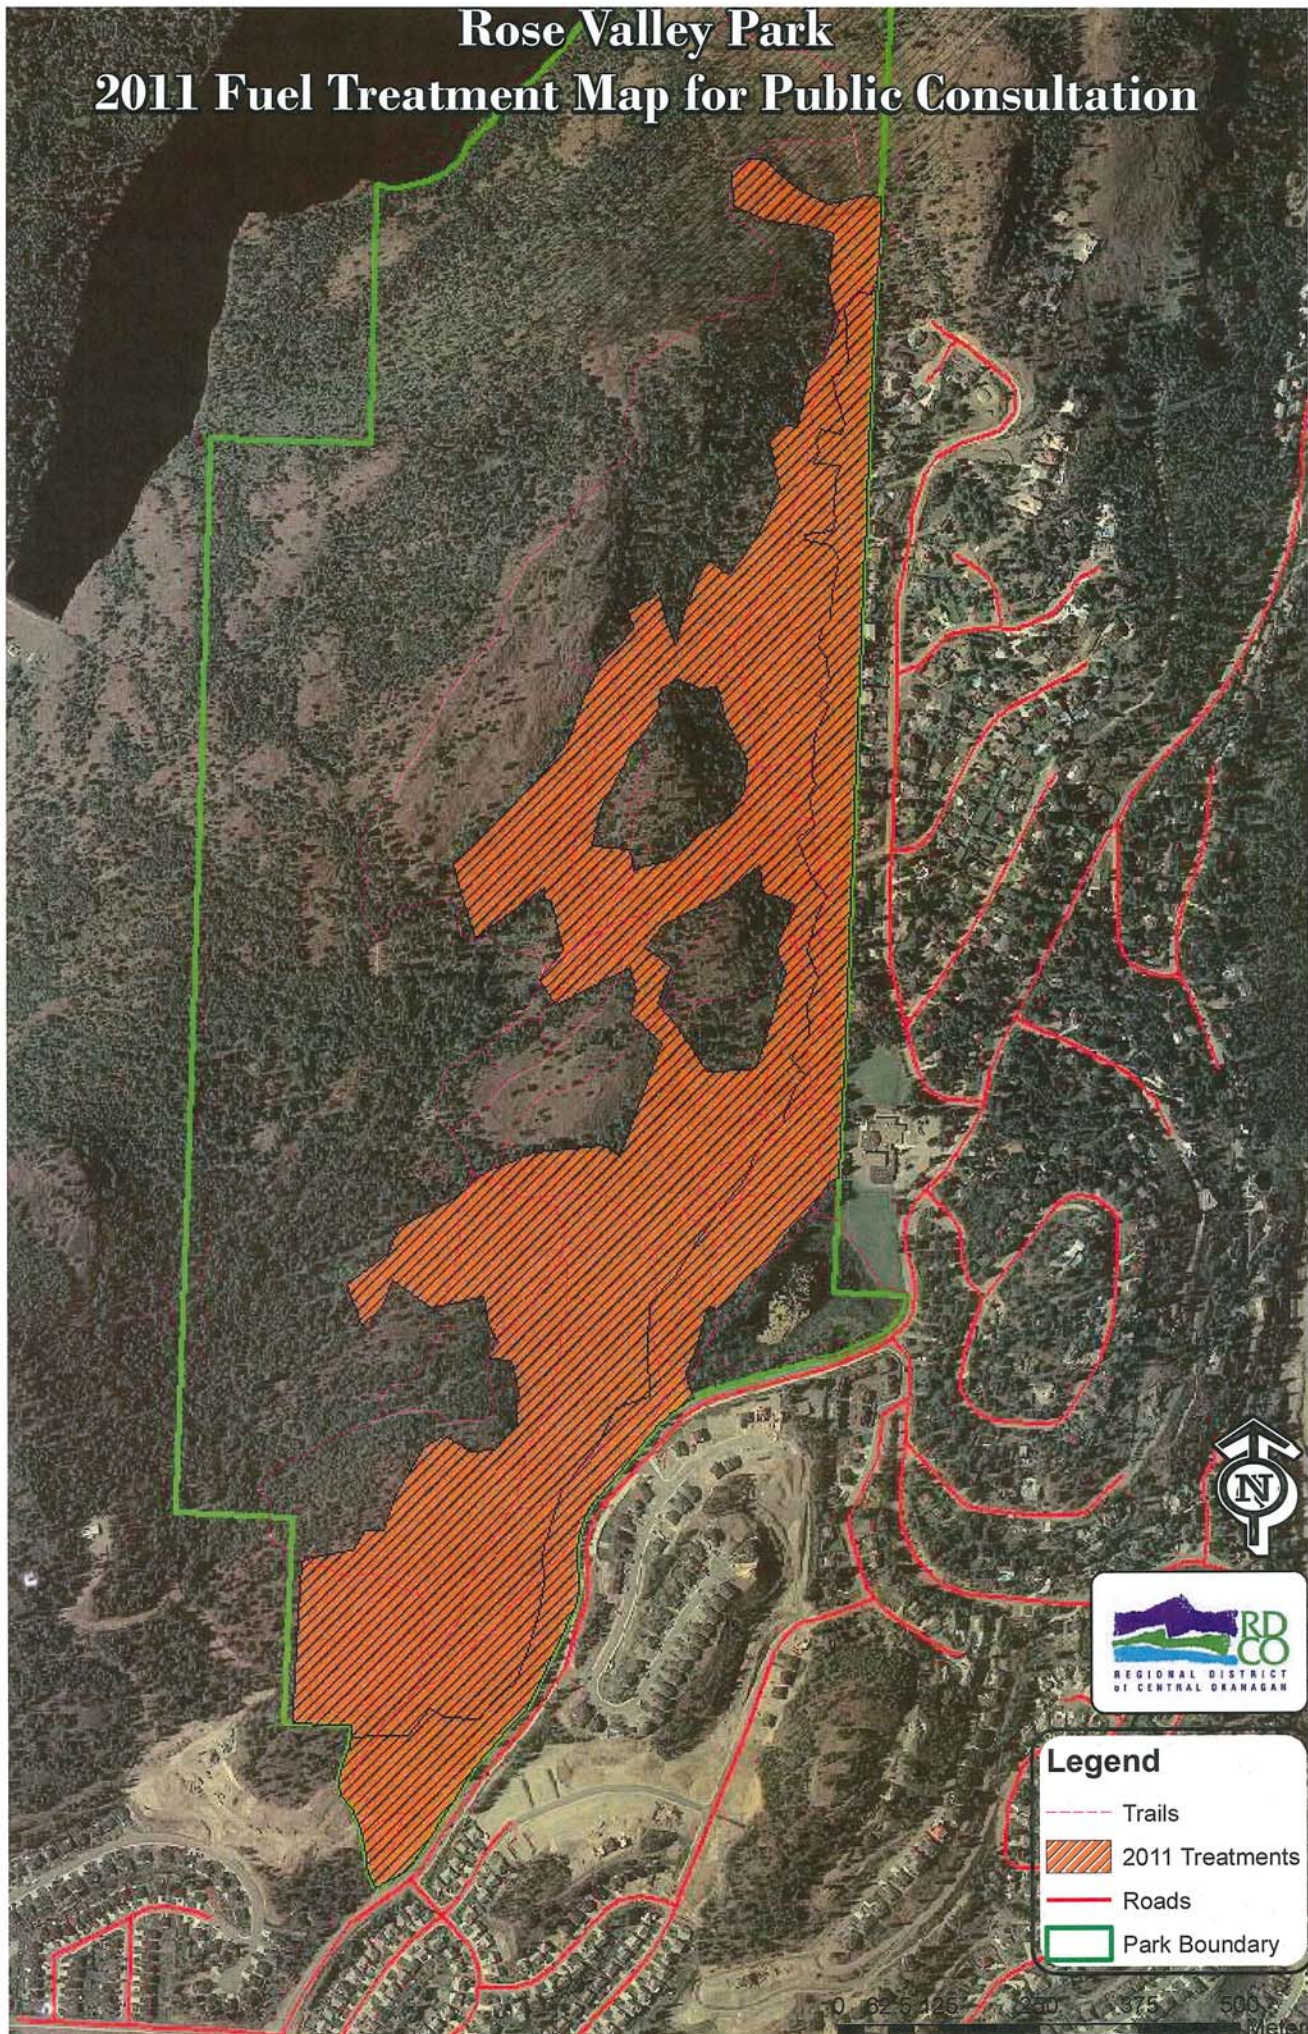

Rose Valley Park 2011 Fuel Treatment Map for Public Consultation

Legend

- Trails
- 2011 Treatments
- Roads
- Park Boundary